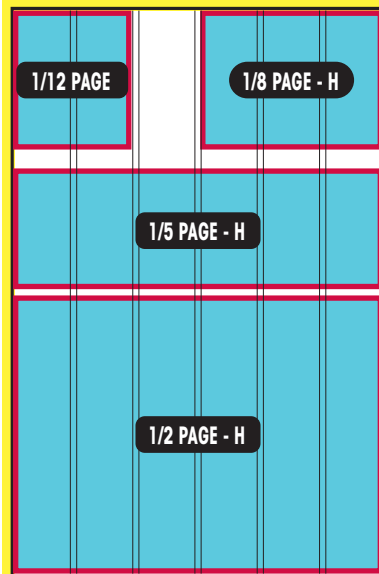

Your Rate at a Glance

Mechanical size requirements provided upon request.

SIZE	PRICE
FULL PG.	\$1,756.00

SIZE	PRICE
1/12 PG	\$147.00
1/8 PG - H	\$219.00
1/5 PG - H	\$311.00
1/2 PG - H	\$878.00

SIZE	PRICE
1/18 PG	\$77.00
1/8 PG - V	\$219.00
1/6 PG - V	\$290.00
1/2 PG - V	\$878.00

SIZE	PRICE
1/4 PG - V	\$439.00
1/3 PG - H	\$587.00
1/3 PG - V	\$587.00

SIZE	PRICE
1/4 PG - H	\$439.00
3/4 PG	\$1,317.00
1/16 PG	\$138.00

** FREQUENCY DISCOUNTS

- 4 Insertions - 10% discount
- 13 Insertions - 20% discount
- 26 Insertions - 25% discount

** Frequency discount does not apply to colour charge

COLOUR RATES

1/18 Page —	\$12
1/16 Page —	\$18
1/12 Page —	\$23
1/8 Page —	\$34
1/6 Page —	\$45
1/5 Page —	\$45
1/4 Page —	\$65
1/3 Page —	\$80
1/2 Page —	\$115
3/4 Page —	\$140
Full Page —	\$165