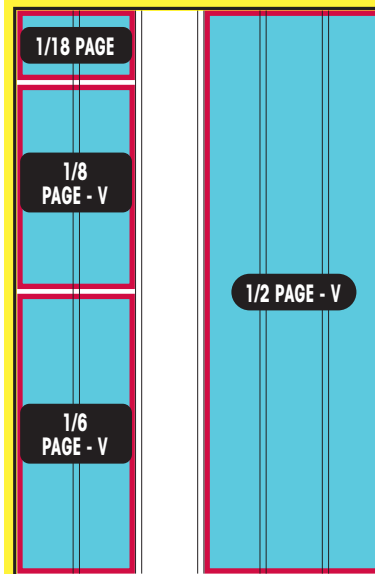

Your Rate at a Glance

Mechanical size requirements provided upon request.

SIZE	PRICE
FULL PG.	\$1,756.00

SIZE	PRICE
1/12 PG	\$147.00
1/8 PG - H	\$219.00
1/5 PG - H	\$311.00
1/2 PG - H	\$878.00

SIZE	PRICE
1/18 PG	\$77.00
1/8 PG - V	\$219.00
1/6 PG - V	\$290.00
1/2 PG - V	\$878.00

SIZE	PRICE
1/4 PG - V	\$439.00
1/3 PG - H	\$587.00
1/3 PG - V	\$587.00

SIZE	PRICE
1/4 PG - H	\$439.00
3/4 PG	\$1,317.00
1/16 PG	\$138.00

** FREQUENCY DISCOUNTS

- 4 Insertions - 10% discount
- 13 Insertions - 20% discount
- 26 Insertions - 25% discount

** Frequency discount does not apply to colour charge

COLOUR RATES

1/18 Page —	\$12
1/16 Page —	\$18
1/12 Page —	\$23
1/8 Page —	\$34
1/6 Page —	\$45
1/5 Page —	\$45
1/4 Page —	\$65
1/3 Page —	\$80
1/2 Page —	\$115
3/4 Page —	\$140
Full Page —	\$165