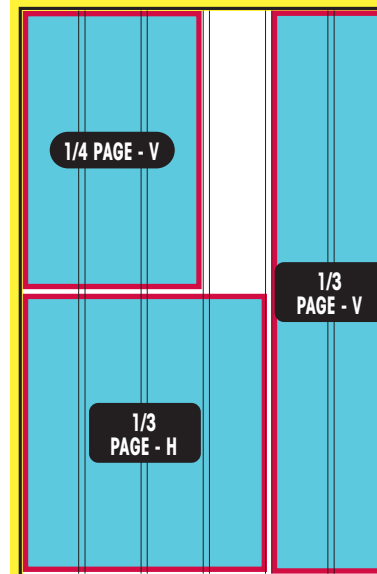

Your Rate at a Glance

Mechanical size requirements provided upon request.

SIZE	PRICE
FULL PG.	\$1,756.00

SIZE	PRICE
1/12 PG	\$147.00
1/8 PG - H	\$219.00
1/5 PG - H	\$311.00
1/2 PG - H	\$878.00

SIZE	PRICE
1/18 PG	\$77.00
1/8 PG - V	\$219.00
1/6 PG - V	\$290.00
1/2 PG - V	\$878.00

SIZE	PRICE
1/4 PG - V	\$439.00
1/3 PG - H	\$587.00
1/3 PG - V	\$587.00

SIZE	PRICE
1/4 PG - H	\$439.00
3/4 PG	\$1,317.00
1/16 PG	\$138.00

** FREQUENCY DISCOUNTS

- 4 Insertions - 10% discount
- 13 Insertions - 20% discount
- 26 Insertions - 25% discount

** Frequency discount does not apply to colour charge

COLOUR RATES

1/18 Page —	\$12
1/16 Page —	\$18
1/12 Page —	\$23
1/8 Page —	\$34
1/6 Page —	\$45
1/5 Page —	\$45
1/4 Page —	\$65
1/3 Page —	\$80
1/2 Page —	\$115
3/4 Page —	\$140
Full Page —	\$165