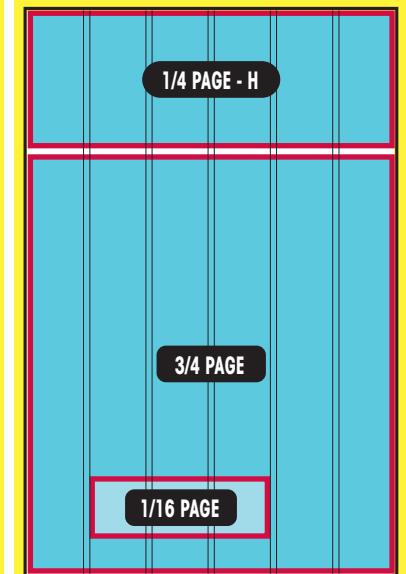

Your Rate at a Glance

Mechanical size requirements provided upon request.

SIZE	PRICE
FULL PG.	\$1,756.00

SIZE	PRICE
1/12 PG	\$147.00
1/8 PG - H	\$219.00
1/5 PG - H	\$311.00
1/2 PG - H	\$878.00

SIZE	PRICE
1/18 PG	\$77.00
1/8 PG - V	\$219.00
1/6 PG - V	\$290.00
1/2 PG - V	\$878.00

SIZE	PRICE
1/4 PG - V	\$439.00
1/3 PG - H	\$587.00
1/3 PG - V	\$587.00

SIZE	PRICE
1/4 PG - H	\$439.00
3/4 PG	\$1,317.00
1/16 PG	\$138.00

** FREQUENCY DISCOUNTS

- 4 Insertions - 10% discount
- 13 Insertions - 20% discount
- 26 Insertions - 25% discount

** Frequency discount does not apply to colour charge

COLOUR RATES

1/18 Page —	\$12
1/16 Page —	\$18
1/12 Page —	\$23
1/8 Page —	\$34
1/6 Page —	\$45
1/5 Page —	\$45
1/4 Page —	\$65
1/3 Page —	\$80
1/2 Page —	\$115
3/4 Page —	\$140
Full Page —	\$165